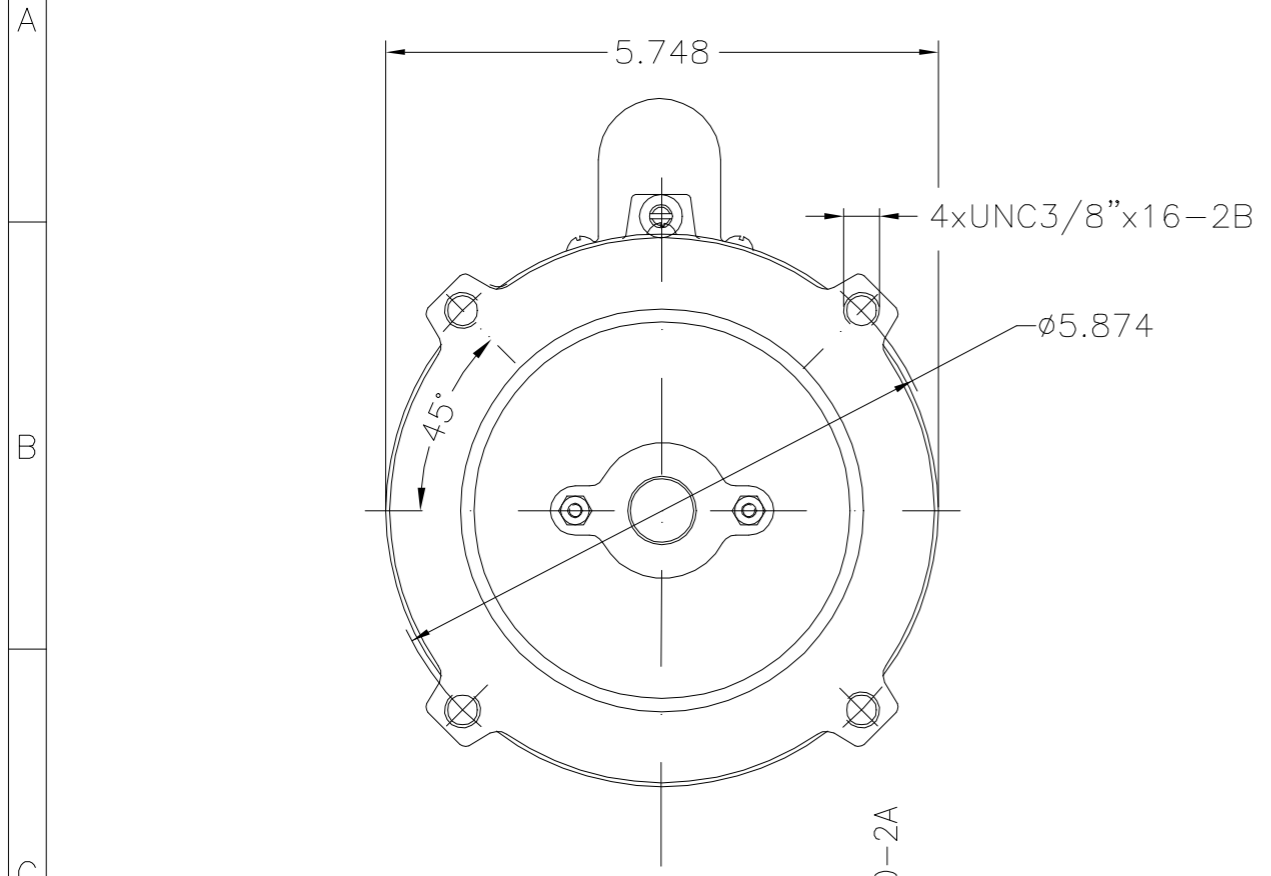

EIXO/SHAFT	
PADRÃO/STANDARD	X
OPCIONAL/OPTIONAL	
ESPECIAL/SPECIAL	

Dimensões em polegada
Dimensions in inches

CERTIFIED WEG MOTORES
Certified document.
Not subject to changes.

THIS IS AN UPDATED REVISION, THE PREVIOUS ONE MUST BE DISREGARDED.

2.0 HP	02 Polos	60Hz	B
1.5 HP	02 Polos	60Hz	
			A

Forma construtiva B14D / Mounting B14R(D)
WEG ELECTRIC CORPORATION - WEC

500001005314	DOCUMENTO NOVO	DEISEM	EMERSONRH	26.02.2015	00		
ECM	LOC	SUMMARY OF MODIFICATIONS	EXECUTED	CHECKED	RELEASED	DATE	VER
EXECUTED	DEISEM	SINGLE PHASE MOTOR POOL & SPA FRAME M56J IP21 (ODP) BOMBA DE PISCINA	10003395248				
CHECKED			000	00			
RELEASED	EMERSONRH		SHEET 1 / 1				
REL DT	26.02.2015	WMO	JARAGUA DO SUL	ENGENHARIA DE PRODUTO			