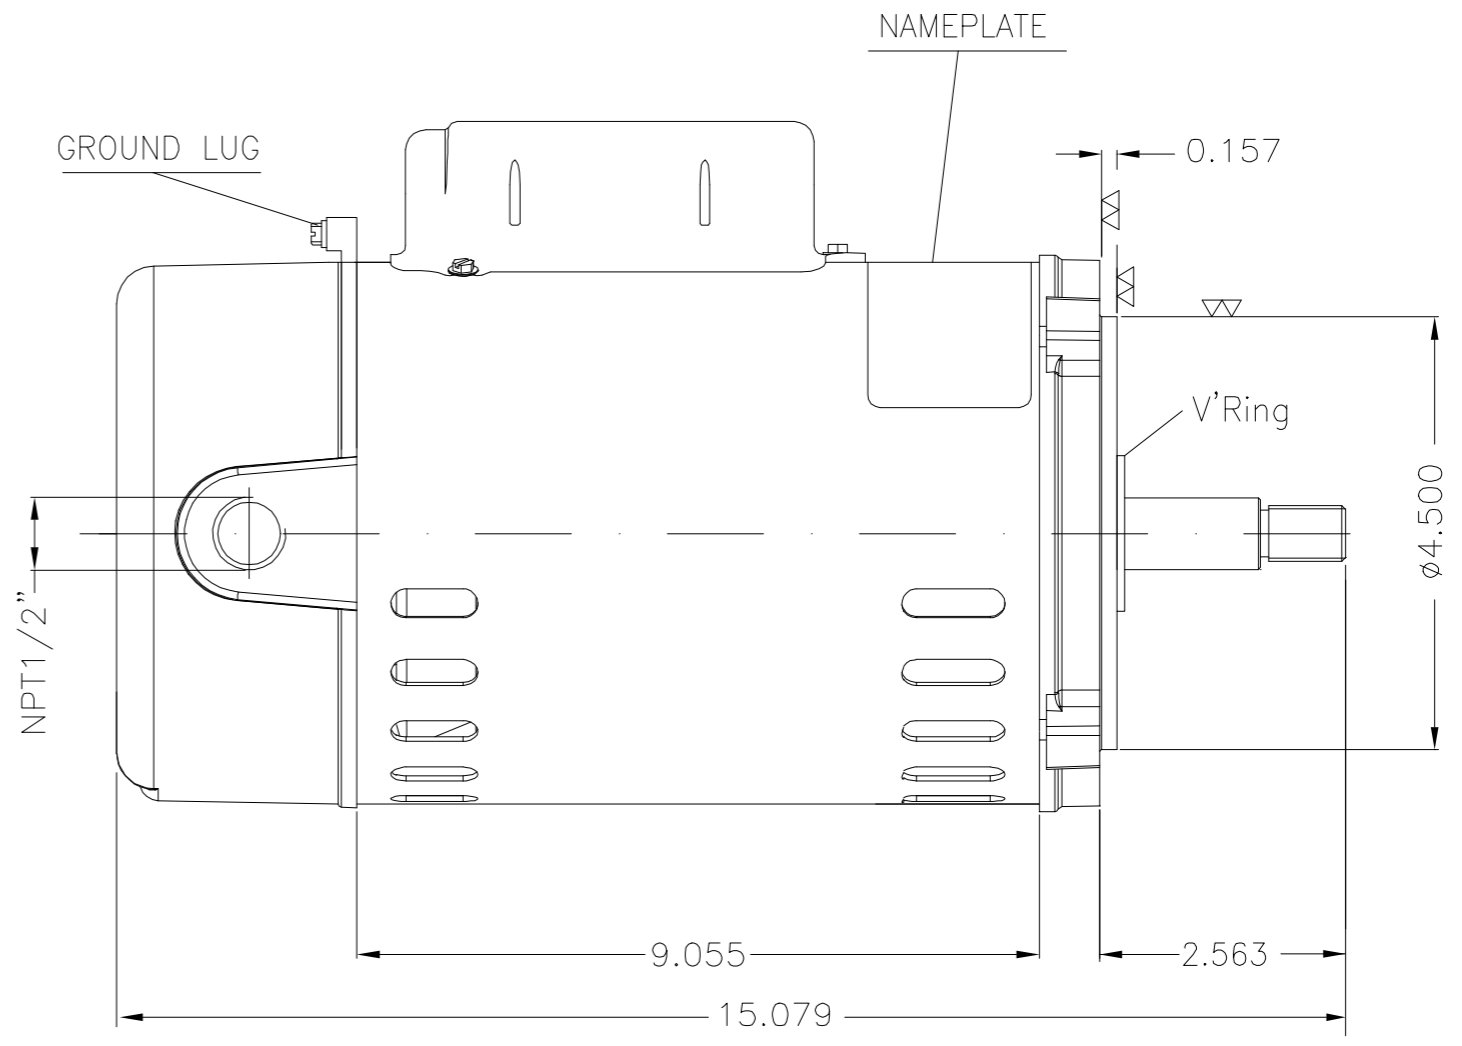

EIXO/SHAFT	
PADRÃO/STANDARD	X
OPCIONAL/OPTIONAL	
ESPECIAL/SPECIAL	

Dimensões em polegada
Dimensions in inches

CERTIFIED WEG MOTORES
Certified document.
Not subject to changes.

THIS IS AN UPDATED REVISION, THE PREVIOUS ONE MUST BE DISREGARDED.

2.0 HP	02 Polos	60Hz	B
1.5 HP	02 Polos	60Hz	
			A

Forma construtiva B14D / Mounting B14R(D)
WEG ELECTRIC CORPORATION - WEC

500001005314	DOCUMENTO NOVO	DEISEM	EMERSONRH	26.02.2015	00		
ECM	LOC	SUMMARY OF MODIFICATIONS	EXECUTED	CHECKED	RELEASED	DATE	VER
EXECUTED	DEISEM	SINGLE PHASE MOTOR POOL & SPA FRAME M56J IP21 (ODP) BOMBA DE PISCINA	10003395248				
CHECKED			000	00			
RELEASED	EMERSONRH		SHEET 1 / 1				
REL DT	26.02.2015	WMO	JARAGUA DO SUL	ENGENHARIA DE PRODUTO			