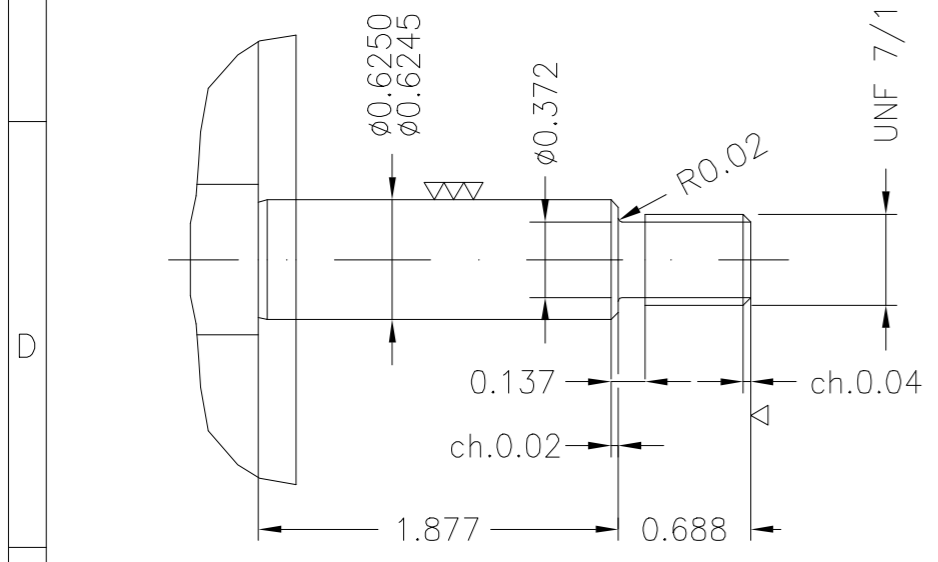

EIXO/SHAFT	
PADRÃO/STANDARD	X
OPCIONAL/OPTIONAL	
ESPECIAL/SPECIAL	

Dimensões em polegada
Dimensions in inches

CERTIFIED WEG MOTORES
Certified document.
Not subject to changes.

THIS IS AN UPDATED REVISION, THE PREVIOUS ONE MUST BE DISREGARDED.

2.0 HP	02 Polos	60Hz	B
1.5 HP	02 Polos	60Hz	
			A

Forma construtiva B14D / Mounting B14R(D)
WEG ELECTRIC CORPORATION - WEC

500001005314	DOCUMENTO NOVO	DEISEM	EMERSONRH	26.02.2015	00		
ECM	LOC	SUMMARY OF MODIFICATIONS	EXECUTED	CHECKED	RELEASED	DATE	VER
EXECUTED	DEISEM	SINGLE PHASE MOTOR POOL & SPA FRAME M56J IP21 (ODP) BOMBA DE PISCINA	10003395248				
CHECKED			000	00			
RELEASED	EMERSONRH		SHEET 1 / 1				
REL DT	26.02.2015	WMO	JARAGUA DO SUL	ENGENHARIA DE PRODUTO			