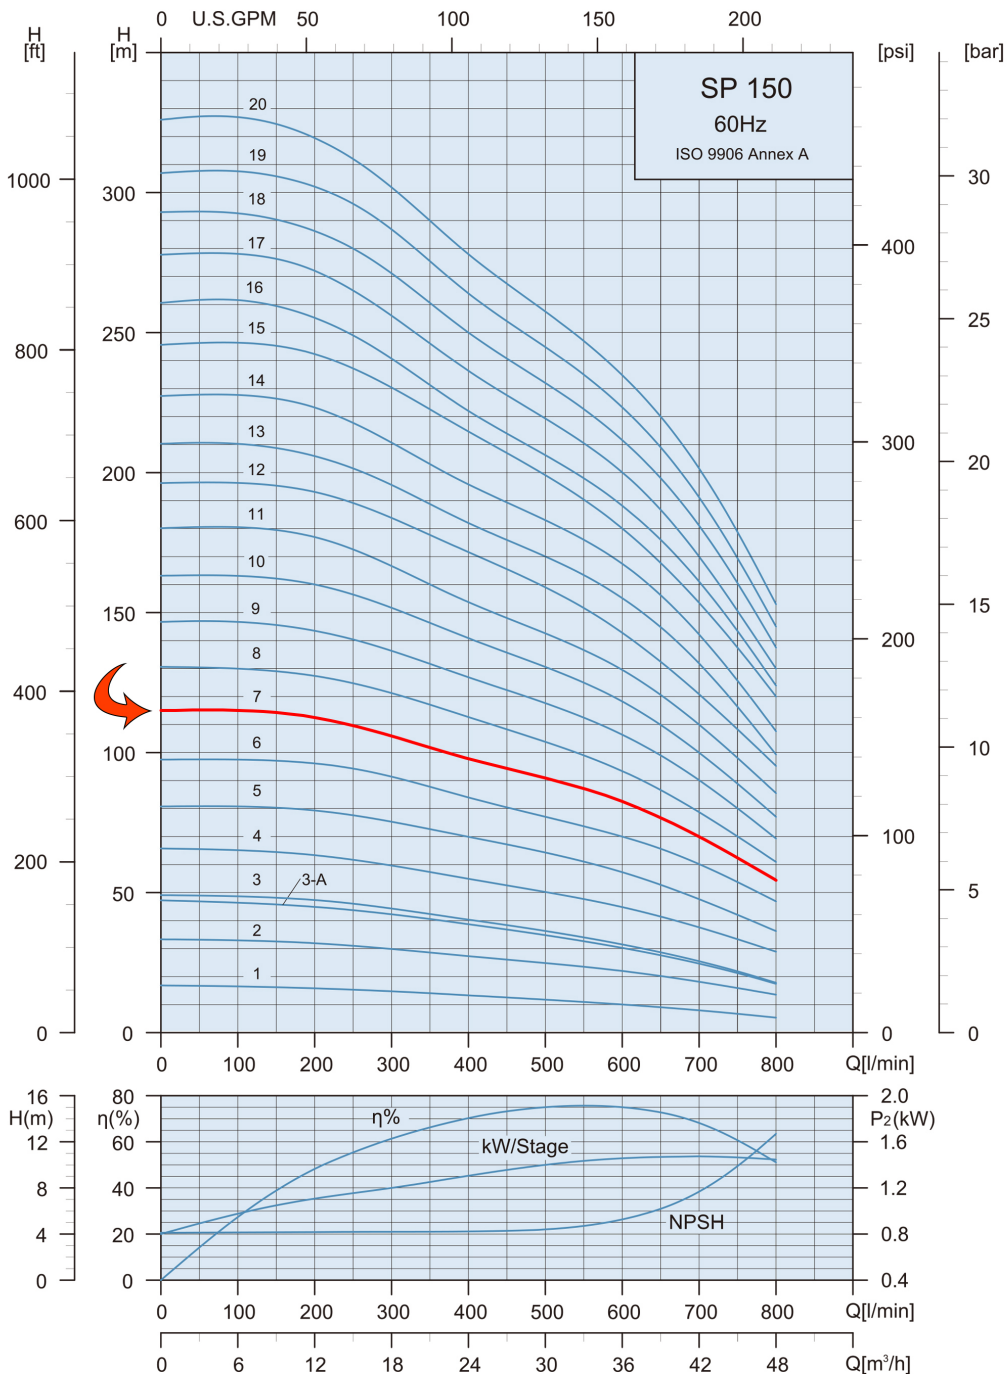

Performance Curves Submersible Pump - SP 150-7

Revision no.

Page:
2

Receiver

From

Company name
Respons. Department
Person in charge
Phone number
Fax no
E-mail address

Pump Model	Motor		Q Capacity 3450RPM													
	P2		G/Min	52.8	66	79.3	92.5	105.7	118.9	132.1	145.3	158.5	171.7	184.9	198.1	211.3
	kW	HP	Head in Feet	370.7	360.9	347.8	334.6	321.5	308.4	298.6	285.4	269	252.6	229.7	206.7	180.4
SP 150-7	11	15														

Project	Project ID	Created by	Created on	Last update