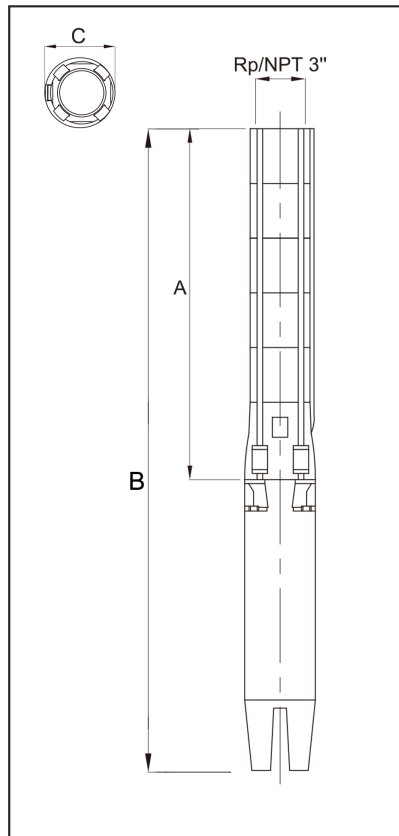

Technical Data

Submersible Pump - SP 150-7

Revision no.

 Page:
1

Receiver

From

 Company name
 Respons. Department
 Person in charge
 Phone number
 Fax no
 E-mail address

--	--

Brand: Gol Pumps
Model: SP 150-7

Weight (lb)		
Pump	Motor	Pump + Motor
37.2	112.9	150.1

Cable	
Length (Ft)	AWG
13.1	10

Dimensions:

Outlet	Motor Dia.	Dimensions (inch)		
		A	B	C
NPT 3"	6"	37.1"	65.4"	5.6"

Project

Project ID

Created by

Created on

Last update

Performance Curves Submersible Pump - SP 150-7

Revision no.

Page:
2

Receiver

From

Company name
Respons. Department
Person in charge
Phone number
Fax no
E-mail address

Pump Model	Motor		Q Capacity 3450RPM													
	P2		G/Min	52.8	66	79.3	92.5	105.7	118.9	132.1	145.3	158.5	171.7	184.9	198.1	211.3
	kW	HP	Head in Feet	370.7	360.9	347.8	334.6	321.5	308.4	298.6	285.4	269	252.6	229.7	206.7	180.4
SP 150-7	11	15														