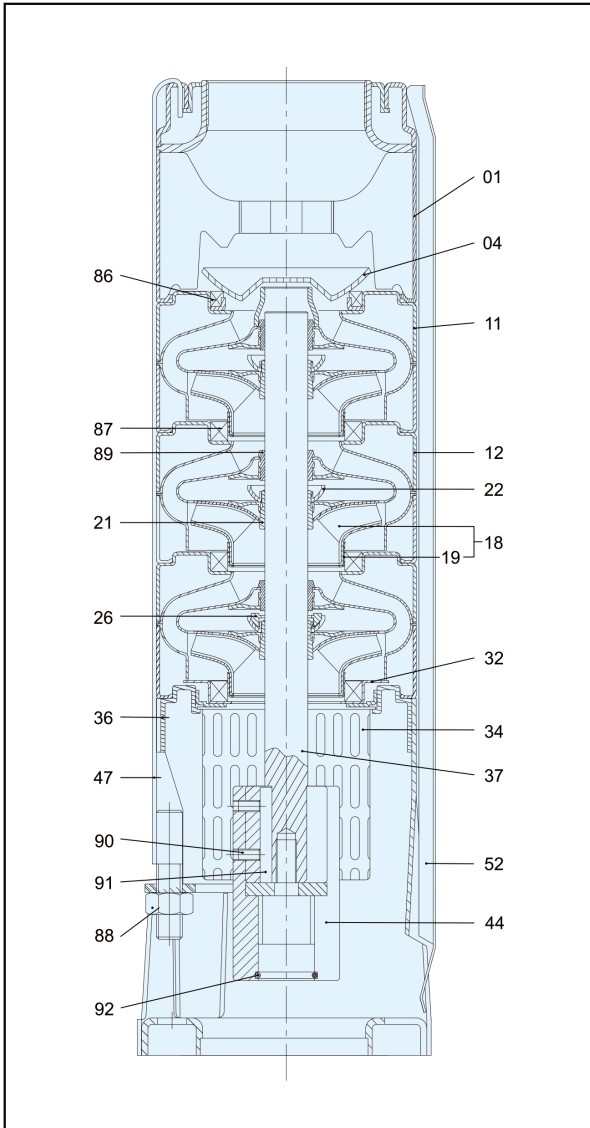

Part List and Materials

Submersible Pump - SP 150-7

Revision no. _____
Page: 3

Receiver	From

Company name
Respons. Department
Person in charge
Phone number
Fax no
E-mail address

Motor Model	P2		S.F	Voltage	Phase	In	Imax	Istart	PF (%)		Efficiency (%)		RPM	Thrust N					
	kW	HP							V	PH	A	A			A	Allowable Load	Overload Factor	Allowable Load	Overload Factor
6CN7136D	11	15	1.15	230	Three	40.2	46.1	156	0.85	0.86	79.3	77.7	3450	15500					

Pos.	Part Name	Materials
01	Discharge	AISI 316
04	Valve Cone	AISI 316
11	Top Diffuser	AISI 316
12	Diffuser	AISI 316
18	Impeller	AISI 316
19	Ring of Impeller	AISI 316
21	Split Cone	AISI 316
22	Split Cone Nut	AISI 316
26	Spacing Washer for Stop Ring	Carbon + Graphite + PTFE
23	Neck Ring Retainer	AISI 316
34	Strainer	AISI 316
36	Suction Interconnector	AISI 316
37	Pump Shaft	AISI 316
44	Coupling	AISI 316
47	Strap	AISI 316
52	Cable Guard	AISI 316
86	Valve Seat	AISI 316 + HNBR
87	Neck Ring Nut	AISI 316 + HNBR
88	Nut	AISI 316
89	Bearing	HNBR
90	Screw	AISI 316
91	Key	AISI 316
92	O-ring	HNBR

Project	Project ID	Created by	Created on	Last update